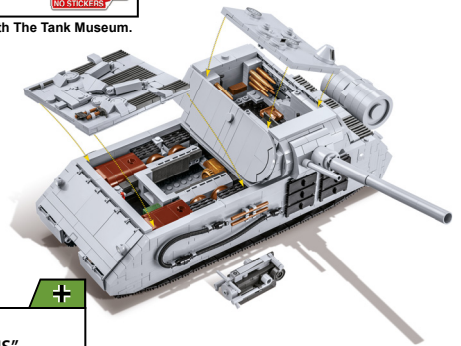

9+ **#2556**
PzKpfw VI Tiger "131"

850 **1** **1:28**

↔32 cm ↑12 cm ↗13 cm

45 x 7 x 30,5 cm

3 pcs **PAD PRINTED**
NO STICKERS

THE TANK MUSEUM

Made in cooperation with The Tank Museum.

NEW 03.2022 **12+** **#2559**
Panzer VIII "MAUS"

1605 **2** **1:28**

↔39 cm ↑14 cm ↗13,5 cm

45 x 11 x 32 cm

4 pcs **PAD PRINTED**
NO STICKERS