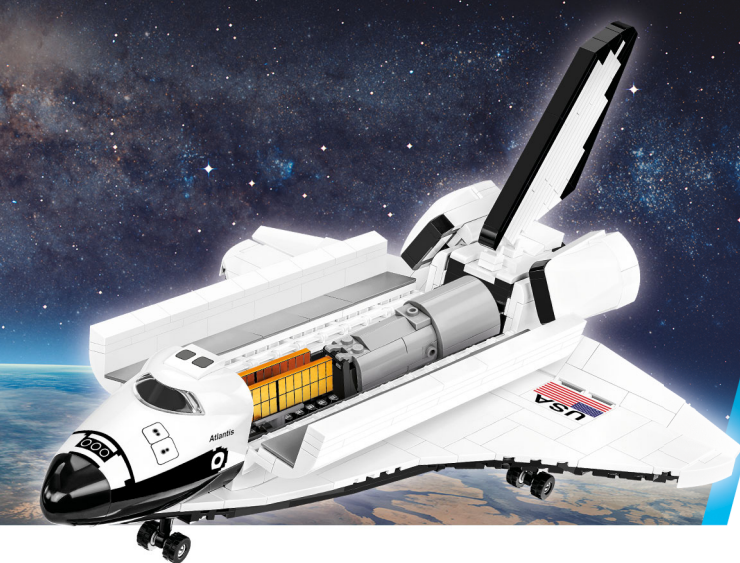

3 pcs **PAD PRINTED**
(NO STICKERS)

SCALE 1:100

NASA SPACE SHUTTLE ATLANTIS

◀◀◀◀◀ **CARS** scale 1:12 ▶▶▶▶▶

CITROËN

Product under License

SCALE 1:12

1938 CITROËN TRACTION AVANT 11CV